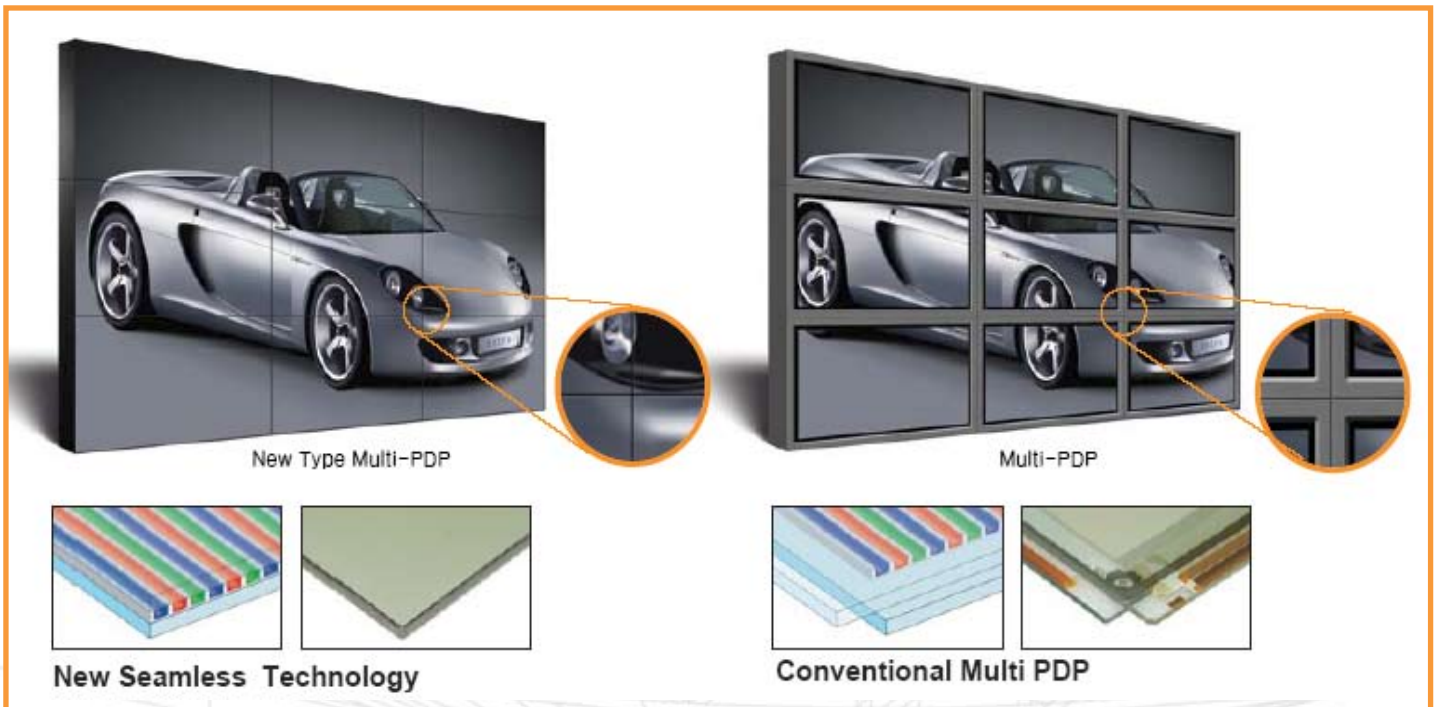

# 4 sides DZF technology implement seamless M-PDP

M-PDP come with an advanced ORION PDP technology-4 sides DZF (Dead Zone Free) technology making it possible not to have nonluminant area to the edge of each panel.

It gives an excellence in continuity of displays with less than 4mm seam when consisting multi and improve the uniformity remarkably

with 4-sides glass edge structure technology.

The newest developed edge structure allows for impressive reduction between screen. Picture can now appear as one complete image.

Conventional PDP has its pad connected to circuit on the 3 or 4 sides of non-luminant area of front side of panel. Therefore they have

more than 100mm seam between panels.

- See the comparison between M-PDP and conventional multi PDP.

PDP technology latest revolution

Huge digital images spread before your eyes

M-PDP is the world standard multi-huge display in control room, advertising, conference room, lobbies, public transportations, event hall, surveillance, broadcasting, shopping mall and etc.